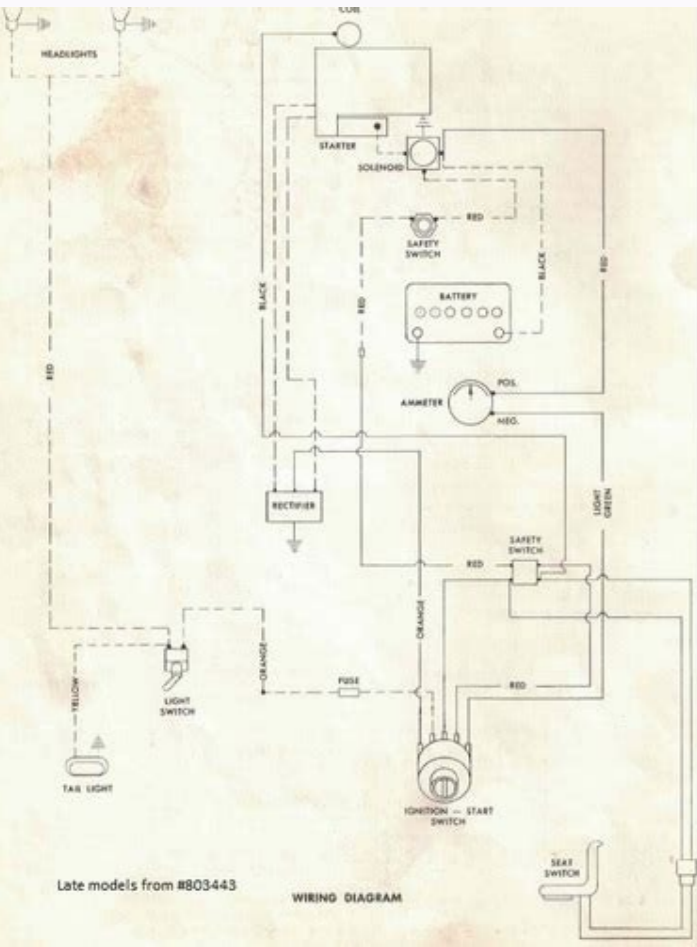

1974 B SERIES OWNERS MANUAL

and
36" MOWERS

WHEEL HORSE

lawn & garden tractors

Price $1.00

Part No. 13888

**MECHANICAL
TRANSMISSION
REPAIR MANUAL**

Price $1.00