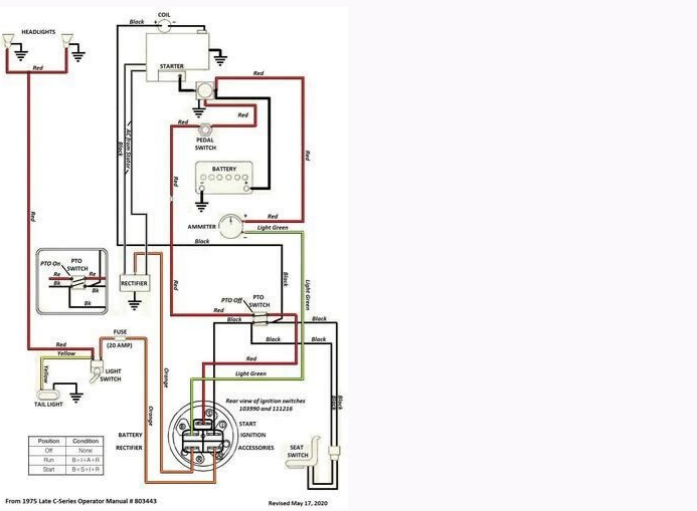

**MECHANICAL
TRANSMISSION
REPAIR MANUAL**

Price $1.00