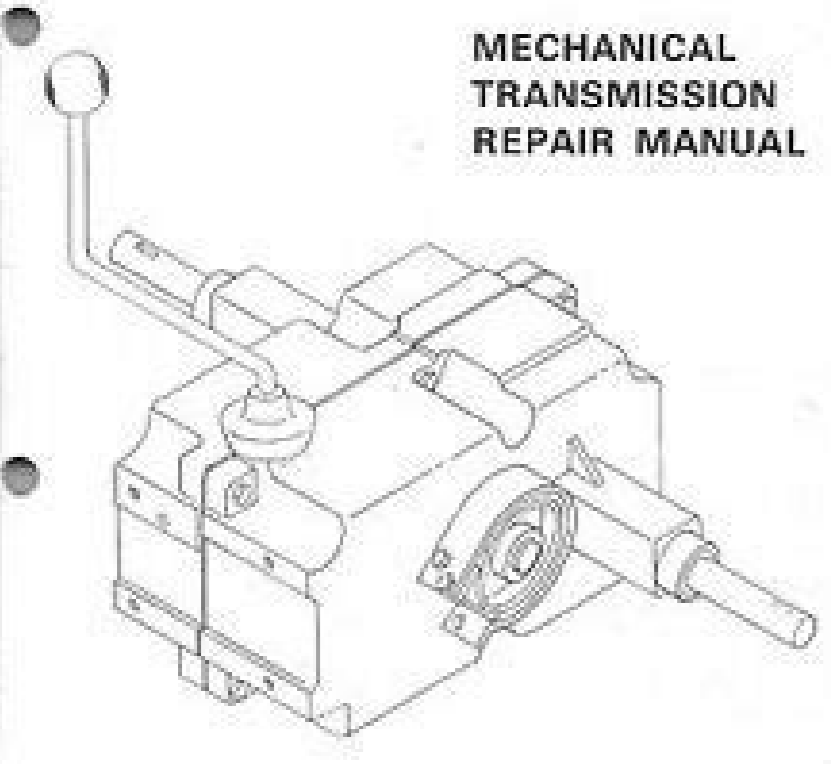

1974 B SERIES OWNERS MANUAL

and
36" MOWERS

WHEEL HORSE

lawn & garden tractors

Price $1.00

Part No. 13888

**MECHANICAL
TRANSMISSION
REPAIR MANUAL**

Price $1.00